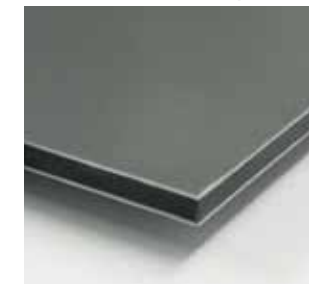

2 STANDARD FRAME COLOUR / MATERIAL OPTIONS

3 INSERT OR FACE FIXED OPTIONS

Polycarbonate Multiwall

Lightweight with unrivalled strength and durability. The multi-walled nature reduces heat, is UV rated and is translucent. Perfect for allowing natural light into your garage without compromising security.

Acrylic

Strong, translucent, UV protected solid Polycarbonate sheets. Perfect for natural light with next to no visibility into your garage. Combined with lighting in your garage, this can become a prominent feature of the home.

Aluminium Composite Panel

Two layers of aluminium sandwiched between a non-aluminium core. A stunning modern look with a shadow-line 3D effect is created between the two aluminium composite sheets with a nominated gap.