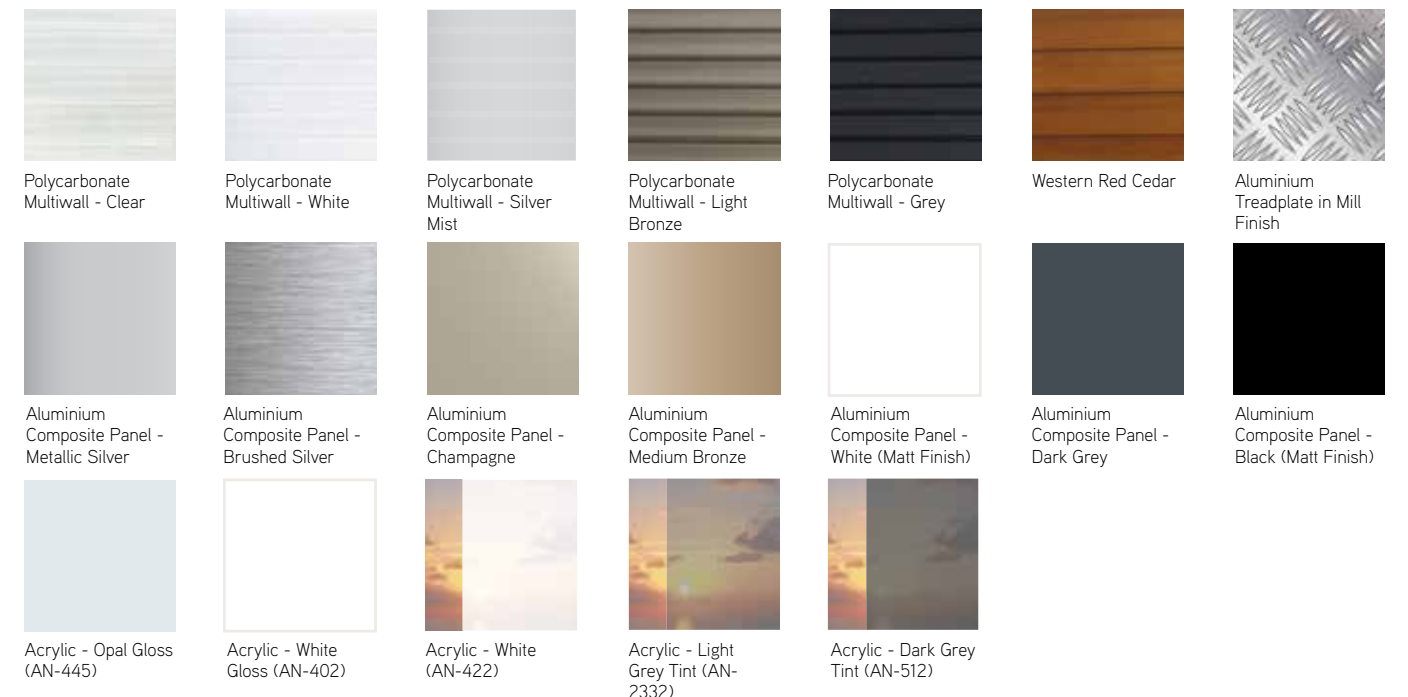

4 STANDARD INSERT COLOUR / MATERIAL OPTIONS

Note:
• The colours shown are a guide only. The limitations of printing processes make extremely accurate matches impossible. We strongly recommend comparing your choice with actual samples, as the Inspirations finish variations in the colour will be evident. Additionally, we reserve the right to vary or delete colours without notice.
• This door may not be suitable for cyclonic areas. Please check with your local council for your home's specific wind load requirements.